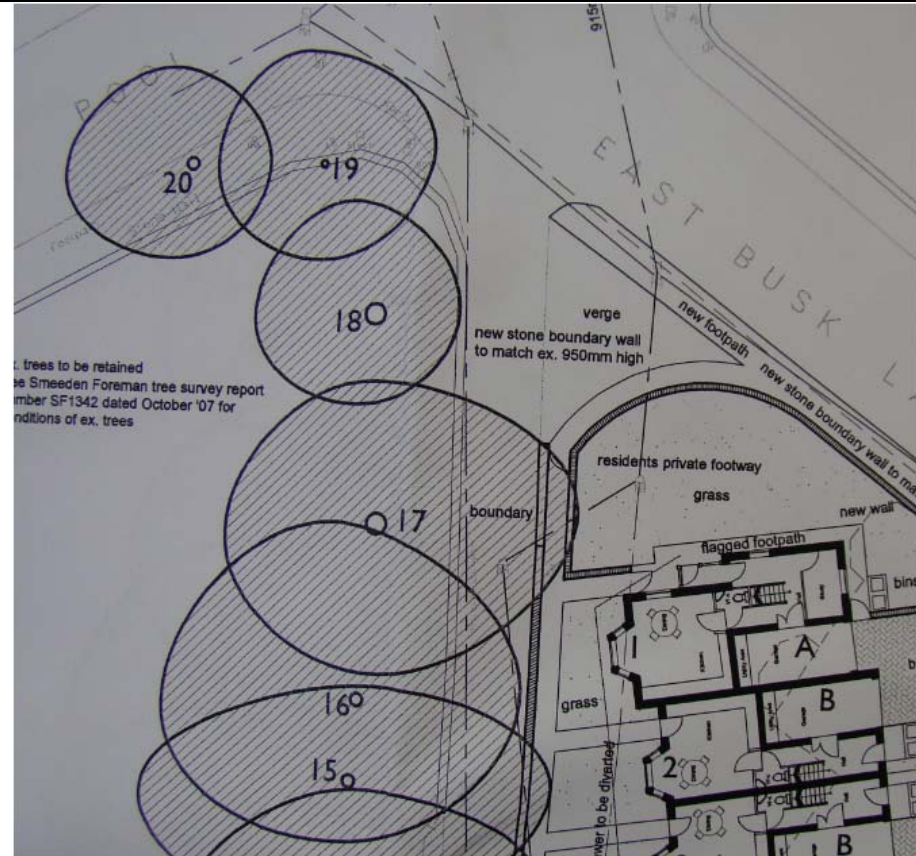

# Tree location errors in the Chartford Homes Drawings

## Tree Survey Drawing

- All trees are shown correctly located.
- Tree canopies shown bold.
- Root spreads shown orange.

## Development Plan

- Tree 20 is shown in the footpath on Pool Road.
- Park trees miss-placed 5m towards Pool Road.
- Root spreads not shown.