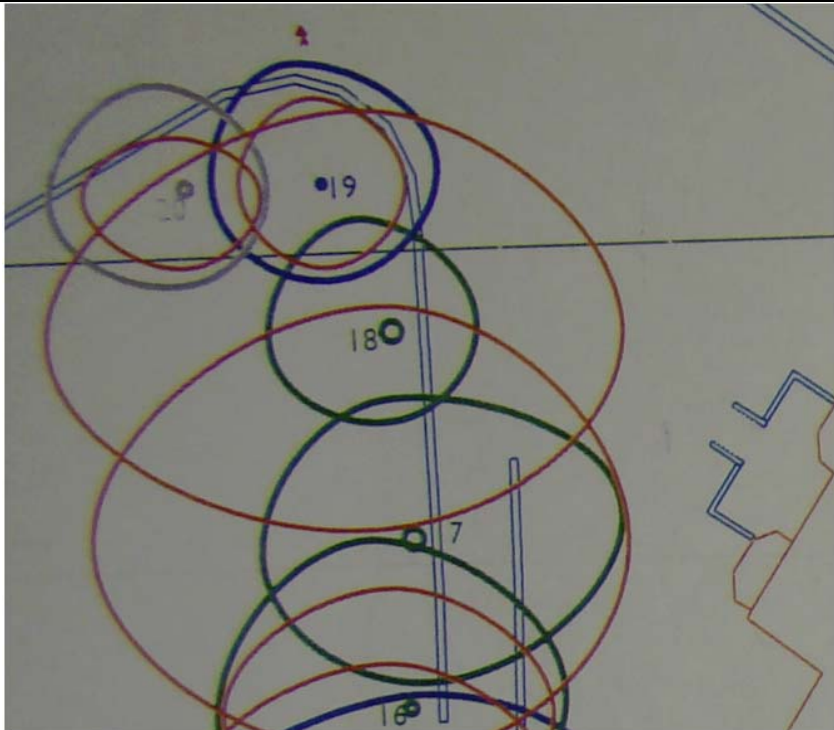

# Tree location errors in the Chartford Homes Drawings

## Tree Survey Drawing

- All trees are shown correctly located.
- Tree canopies shown bold.
- Root spreads shown orange.

## Development Plan

- Tree 20 is shown in the footpath on Pool Road.
- Park trees miss-placed 5m towards Pool Road.
- Root spreads not shown.